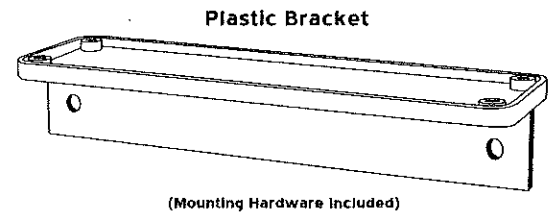

APPLICATIONS:

Both high-level and low-level
Life Expectancy 25+ years

Flag Mount Option

Ceiling Mount Option

Catalog #	Frame Color	No. of Faces	
70	7 - Red	0 - Single Sided	B - Mounting Bracket
	8 - Green	2 - Double Sided	CDT-B - Conduit Bracket
	9 - Black		
70	_____	_____	-B (fill in for model #)