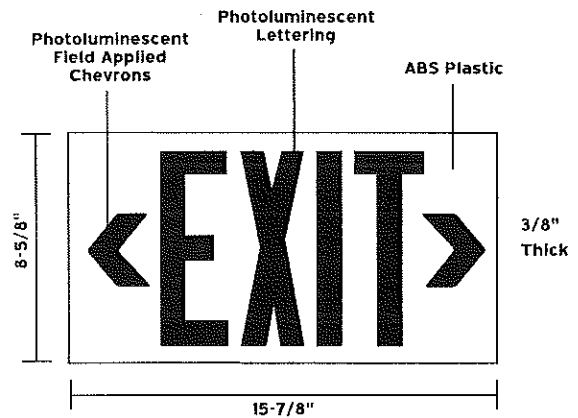

Job Name:	_____
Type:	_____
Approved By:	_____
Distributor:	_____

FEATURES:

- Zero energy consumption - zero cost, green design
- Zero maintenance - no bulbs, no battery replacement
- Non-toxic, non-radioactive
- No disposal cost
- Designed for surface, flag, ceiling or conduit mounting
- Can be used for both high-level and low-level applications
- Movable if egress paths change
- Thin, low profile construction
- Consistent, uniform illumination
- Visible at 100 feet
- Recycleable
- LEED points qualified

TECHNICAL INFORMATION:

Sizes: 15-7/8" x 8-5/8" x 3/4"

Letter size: 7"

Background: ABS Plastic

Illumination: High Visibility Green

Visibility: 100 feet

Directional: 2 included (Field Applied)

Construction: ABS Plastic panel/photoluminescent lettering

Durability: Explosion-proof for areas requiring explosion-proof exit signage

TESTS PASSED:

UL 924 Emergency Lighting and Power Equipment Listed through UL;
Meets NFPA Life Safety Code 101 and OSHA requirements;
International Building Code 2007 Supplement

LIFE EXPECTANCY: 25+ years

POWER REQUIREMENTS:

NO additional electrical or mechanical source required

INSTALLATION:

Surface mounted. Before installation it must be determined that there is a minimum of 5 Fc of fluorescent light on the face(s) of the sign at all times during building occupancy.

APPLICATIONS:

Both high-level and low-level
Life Expectancy 25+ years

Flag Mount Option